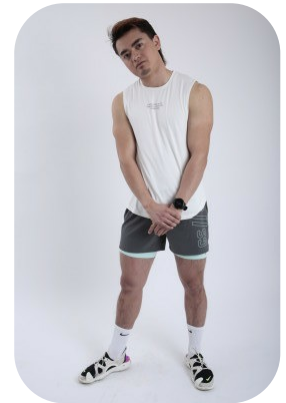

Richard Laursen

Age: 21-24	Height: 5ft10inch	Eye Colour: Brown	Accent: London
Gender: M	Weight: 75kg	Waist: 32"	
Location: London	Shoe Size: 9.5	Bust: 40"	
Drives: Yes	Hair Color: Black	Hips: 41.5"	

Talents
COMMERCIAL MODELS, EXTRAS, ATHLETES

Additional Talents:

BIKE

SWIM

SKATEBOARD

CLIMBING

POWERLIFTING - 2 YEARS

ATHLETICS - 10 YEARS

TAEKWANDO - 3 YEARS