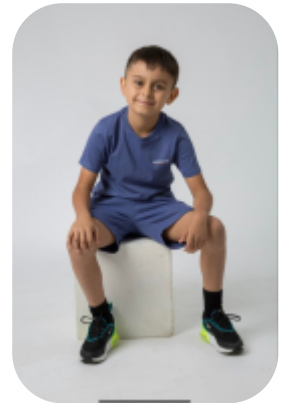

Riley Ojelabi

Videos: 1

Age: 6-10	Height: 4ft1inch	Eye Colour: Brown	Accent: London
Gender:M	Weight: 23kg	Waist: 60cm	
Location: London	Shoe Size: 11.5	Bust: 62cm	
Drives: No	Hair Color: Brunette		

Talents
CHILD MODELLING, EXTRAS