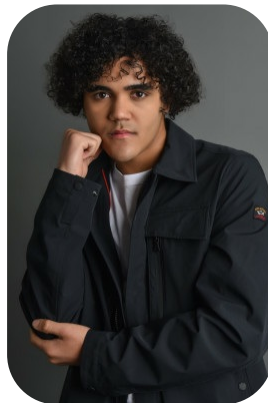

Rio Kilasi

Videos: 1

Age: 16-20
Gender: M
Location:
Britain
North
Drives: No

Height:
5ft7inch
Weight:
58kg
Shoe Size:
8.5
Hair Color:
Black

Eye Colour: Brown
Accent: Northern

Talents

TEEN MODELS, EXTRAS, SPECIALITY