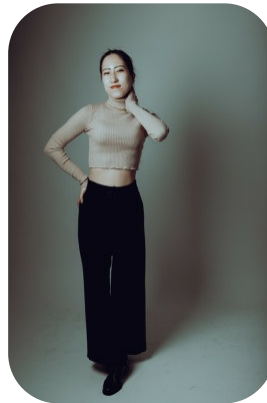

Risa Kobayashi

Videos: 2

Age: 31-40	Height: 5ft3inch	Eye Colour: Brown	Accent: London
Gender:F	Weight: 46kg	Waist: 26	Bust: 32
Location: London	Shoe Size: 4	Hips: 34	
Drives: No	Hair Color: Black		

Talents
COMMERCIAL MODELS, EXTRAS

Additional Talents:
BIKE - SWIM - HORSERIDE

TENNIS, TABLE TENNIS, VOLLEYBALL, RUN

ICE SKATE (FIGURE) - COMPETITIVE - 10 YEARS

DANCE - BALLET -3 YEARS

FOR ANY INQUIRIES PLEASE CONTACT US

0207 834 66 60 - Office