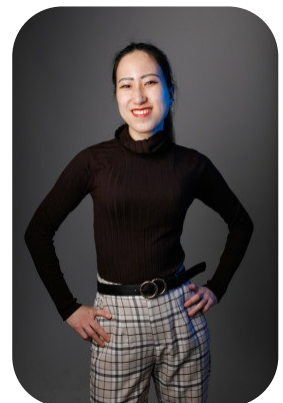

Risa Kobayashi

Videos: 2

Age: 31-40	Height: 5ft3inch	Eye Colour: Brown	Accent: London
Gender:F	Weight: 46kg	Waist: 26	Bust: 32
Location: London	Shoe Size: 4	Hips: 34	
Drives: No	Hair Color: Black		

Talents
COMMERCIAL MODELS, EXTRAS

Additional Talents:
BIKE - SWIM - HORSERIDE

TENNIS, TABLE TENNIS, VOLLEYBALL, RUN

ICE SKATE (FIGURE) - COMPETITIVE - 10 YEARS

DANCE - BALLET -3 YEARS

FOR ANY INQUIRIES PLEASE CONTACT US

0207 834 66 60 - Office