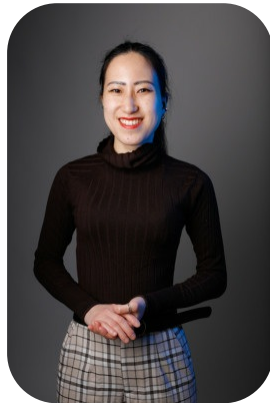

Risa Kobayashi

Videos: 2

Age: 31-40	Height: 5ft3inch	Eye Colour: Brown	Accent: London
Gender:F	Weight: 46kg	Waist: 26	Bust: 32
Location: London	Shoe Size: 4	Hips: 34	
Drives: No	Hair Color: Black		

Talents
COMMERCIAL MODELS, EXTRAS

Additional Talents:
BIKE - SWIM - HORSERIDE

TENNIS, TABLE TENNIS, VOLLEYBALL, RUN

ICE SKATE (FIGURE) - COMPETITIVE - 10 YEARS

DANCE - BALLET -3 YEARS

FOR ANY INQUIRIES PLEASE CONTACT US

0207 834 66 60 - Office