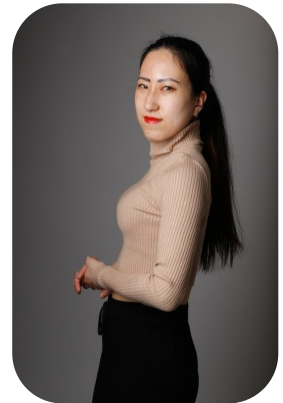

Risa Kobayashi

Videos: 2

Age: 31-40	Height: 5ft3inch	Eye Colour: Brown	Accent: London
Gender:F	Weight: 46kg	Waist: 26	Bust: 32
Location: London	Shoe Size: 4	Hips: 34	
Drives: No	Hair Color: Black		

Talents
COMMERCIAL MODELS, EXTRAS

Additional Talents:
BIKE - SWIM - HORSERIDE

TENNIS, TABLE TENNIS, VOLLEYBALL, RUN

ICE SKATE (FIGURE) - COMPETITIVE - 10 YEARS

DANCE - BALLET -3 YEARS

FOR ANY INQUIRIES PLEASE CONTACT US

0207 834 66 60 - Office