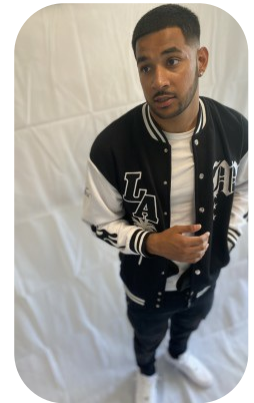

# Rishi Poonja

Age: 21-24	Height: 6ft1inch	Eye Colour: Brown	Accent: London
Gender:M	Weight: 85kg	Waist: 34'	Bust: n/a
Location: London	Shoe Size: 10	Hips: n/a	
Drives: Yes	Hair Color: Brunette		

Talents  
COMMERCIAL MODELS, EXTRAS