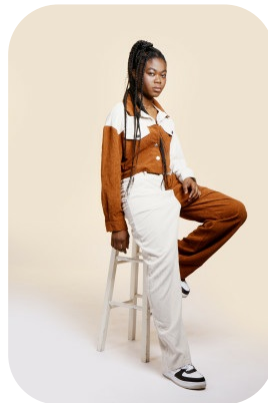

Rita Nanewortor

Age: 21-24	Height: 5ft4inch	Eye Colour: Brown	Accent: London
Gender:F	Weight: 11kg	Waist: 28"	Bust: 33"
Location: Britain North	Shoe Size: 5.5	Hips: 35"	
Drives: No	Hair Color: Black		

Talents
COMMERCIAL MODELS