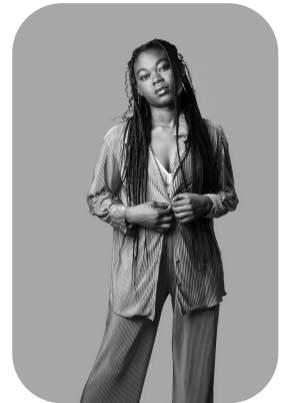

Rita Nanewortor

Age: 21-24	Height: 5ft4inch	Eye Colour: Brown	Accent: London
Gender:F	Weight: 11kg	Waist: 28"	Bust: 33"
Location: Britain North	Shoe Size: 5.5	Hips: 35"	
Drives: No	Hair Color: Black		

Talents
COMMERCIAL MODELS