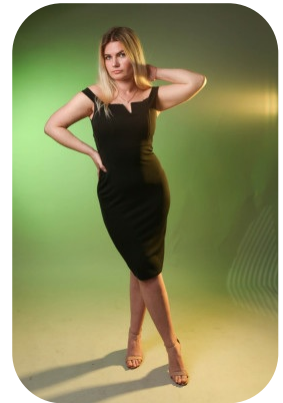

Roberta R

Trainings: 1

Age: 25-30	Height: 5ft6inch	Eye Colour: Gray	Accent: East Euro
Gender:F	Weight: 59kg	Waist: 30	Bust: 34
Location: London	Shoe Size: 5	Hips: 38	
Drives: Yes	Hair Color: Blonde		

Talents
COMMERCIAL MODELS