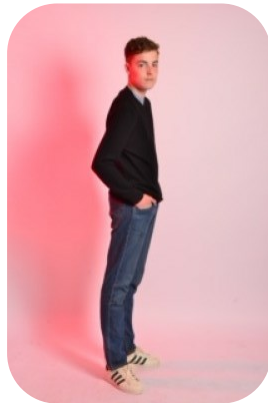

Additional Talents:
SWIM