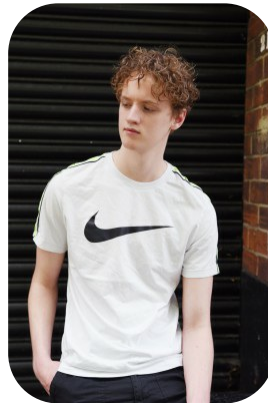

Robert Griffiths

Age: 16-20	Height: 6ft4inch	Eye Colour: Green	Accent: London
Gender:M	Weight: 70kg	Waist: 30	Bust: 37
Location: Britain North	Shoe Size: 11	Hips: 36	
Drives: No	Hair Color: Blonde		

Talents
COMMERCIAL MODELS