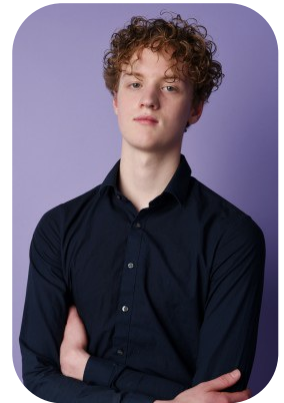

Robert Griffiths

Age: 16-20	Height: 6ft4inch	Eye Colour: Green	Accent: London
Gender:M	Weight: 70kg	Waist: 30	Bust: 37
Location: Britain North	Shoe Size: 11	Hips: 36	
Drives: No	Hair Color: Blonde		

Talents
COMMERCIAL MODELS