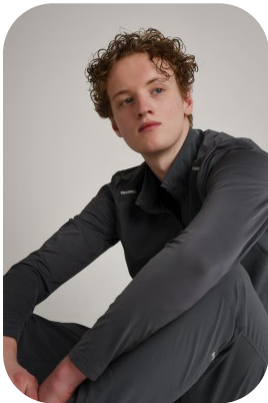

Robert Griffiths

Age: 16-20	Height: 6ft4inch	Eye Colour: Green	Accent: London
Gender:M	Weight: 70kg	Waist: 30	Bust: 37
Location: Britain North	Shoe Size: 11	Hips: 36	
Drives: No	Hair Color: Blonde		

Talents
COMMERCIAL MODELS