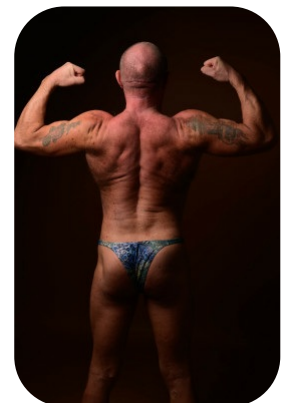

Additional Talents:

BIKE - GYM - FITNESS

WEIGHT-LIFTING - BODY-BUILDING