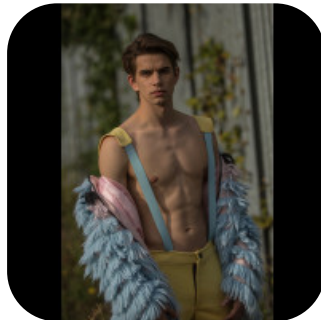

# Robin Dobler

Credits: 36 Videos: 3

Age: 25-30	Height: 5ft11inch	Eye Colour: Hazel	Accent: German
Gender: M	Weight: 66kg	Waist: 30	Bust: 35
Location: London	Shoe Size: 9	Hips: 33	
Drives: No	Hair Color: Brunette		

## Talents

COMMERCIAL MODELS, COMMERCIAL DANCERS, FITNESS MODELS, PROFESSIONAL ACTORS, THEATRICAL DANCERS