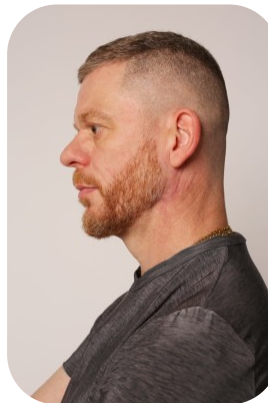

# Robin Wall

Age: 41-50	Height: 5ft9inch	Eye Colour: Brown	Accent: London
Gender: M	Weight: 70kg	Waist: 32	Bust: 36
Location: London	Shoe Size: 7	Hips: 34	
Drives: No	Hair Color: Grey/White		

Talents  
MATURE MODELS, EXTRAS