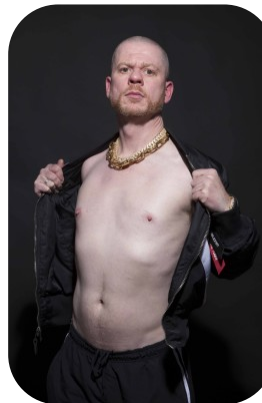

# Robin Wall

Age: 41-50	Height: 5ft9inch	Eye Colour: Brown	Accent: London
Gender: M	Weight: 70kg	Waist: 32	Bust: 36
Location: London	Shoe Size: 7	Hips: 34	
Drives: No	Hair Color: Grey/White		

Talents  
MATURE MODELS, EXTRAS