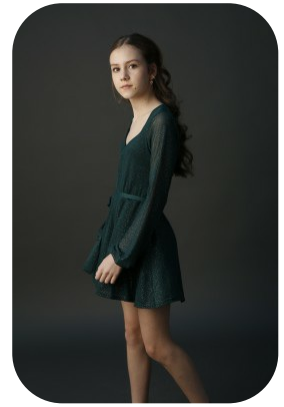

Additional Talents:

DANCE: Ballet, Tap, Modern, Acro (10+ Years)