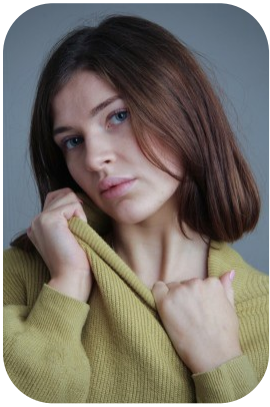

Robyn Mccarthy

Age: 21-24	Height: 5ft7inch	Eye Colour: Blue	Accent: Irish
Gender:F	Weight: 62kg	Waist: 30	Bust: 34
Location: London	Shoe Size: 6.5	Hips: 37	
Drives: No	Hair Color: Brunette		

Talents
 COMMERCIAL MODELS, FITNESS MODELS,
 EXTRAS, ATHLETES, MUSICIANS