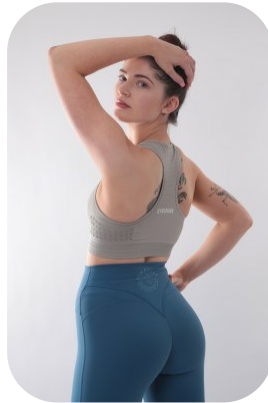

Robyn Mccarthy

Age: 21-24	Height: 5ft7inch	Eye Colour: Blue	Accent: Irish
Gender:F	Weight: 62kg	Waist: 30	Bust: 34
Location: London	Shoe Size: 6.5	Hips: 37	
Drives: No	Hair Color: Brunette		

Talents
 COMMERCIAL MODELS, FITNESS MODELS,
 EXTRAS, ATHLETES, MUSICIANS

Additional Talents:

BIKE - SKI

HORSERIDING - 17 YEARS

[Robyn Mccarthy Profile](#)

All Rights Reserved by [Fusion Management](#) © 2018

CLARINET - 4 YEARS

GYM FITNESS - 6 YEARS

FOR ANY INQUIRIES PLEASE CONTACT US