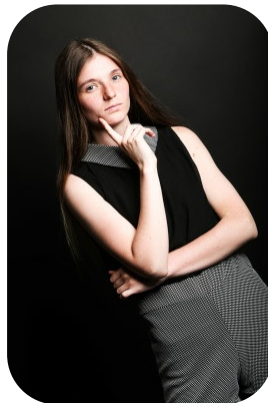

Rochelle Watson

Age: 21-24	Height: 5ft7inch	Eye Colour: Blue	Accent: Northern
Gender:F	Weight: 50kg	Waist: 32	Bust: 38
Location: Britain North	Shoe Size: 7	Hips: 40	
Drives: No	Hair Color: Brunette		

Talents
COMMERCIAL MODELS, EXTRAS