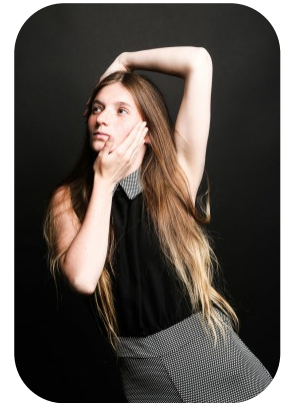

Rochelle Watson

Age: 21-24	Height: 5ft7inch	Eye Colour: Blue	Accent: Northern
Gender:F	Weight: 50kg	Waist: 32	Bust: 38
Location: Britain North	Shoe Size: 7	Hips: 40	
Drives: No	Hair Color: Brunette		

Talents
COMMERCIAL MODELS, EXTRAS