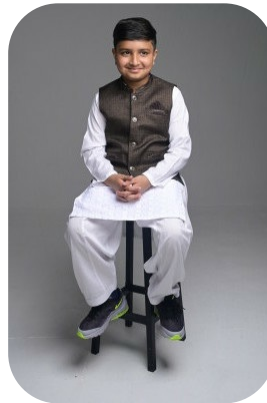

Rohaan Ahmed

Videos: 1

Age: 6-10

Height:

Eye Colour:

Accent:

Gender:M

4ft5inch

Brown

London

Location:

Weight:

London

40kg

Drives: No

Shoe Size:

4

Hair Color:

Black

Talents

CHILD MODELLING

Additional Talents:

BIKE FOOTBALL CRICKET

FOR ANY INQUIRIES PLEASE CONTACT US