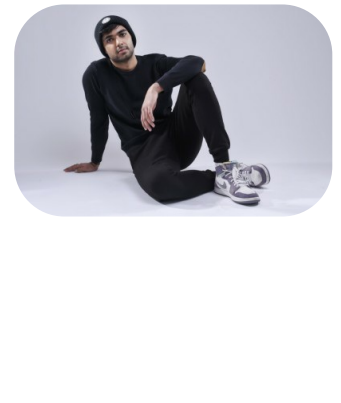

Rohin Singh

Age: 16-20	Height: 6ft0inch	Eye Colour: Brown	Accent: South Asian
Gender:M	Weight: 80kg	Waist: 32	
Location: London	Shoe Size: 8.UK	Bust: 40	
Drives: No	Hair Color: Black	Hips: 38	

Talents
COMMERCIAL MODELS, EXTRAS, ATHLETES