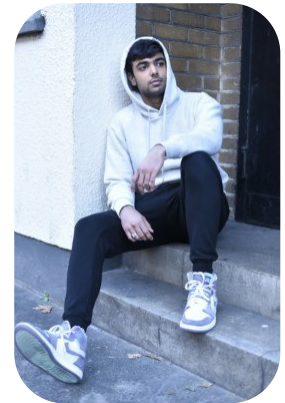

Rohin Singh

Age: 16-20	Height: 6ft0inch	Eye Colour: Brown	Accent: South Asian
Gender:M	Weight: 80kg	Waist: 32	
Location: London	Shoe Size: 8.UK	Bust: 40	
Drives: No	Hair Color: Black	Hips: 38	

Talents
COMMERCIAL MODELS, EXTRAS, ATHLETES