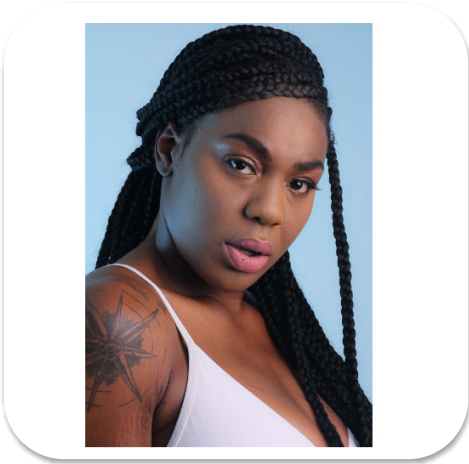

Romila Lawson

Age: 31-40	Height: 6ft1inch	Eye Colour: Brown	Accent: London
Gender:F	Shoe Size: 9	Waist: 28	Bust: 34
Location: London	Hair Color: Black	Hips: 38	

Talents
COMMERCIAL MODELS

Additional Talents:
BIKE ROLLERBLADING