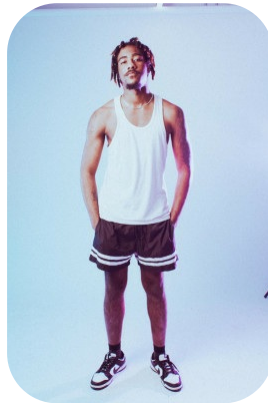

# Romiro

Age: 16-20	Height: 6ft1inch	Eye Colour: Brown	Accent: London
Gender:M	Weight: 77kg	Waist: 32	Bust: 36
Location: London	Shoe Size: 10.5	Hips: 38	
Drives: No	Hair Color: Black		

Talents  
COMMERCIAL MODELS