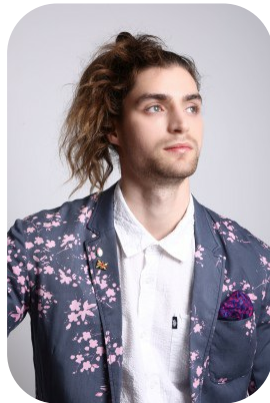

Rooslan Whelan

Age: 25-30	Height: 6ft4inch	Eye Colour: Blue	Accent: Other
Gender:M	Weight: 90kg	Waist: 34	Bust: 44
Location: London	Shoe Size: 12	Hips: 38	
Drives: No	Hair Color: Brunette		

Talents
 COMMERCIAL MODELS, FITNESS MODELS, HIGH FASHION, ATHLETES