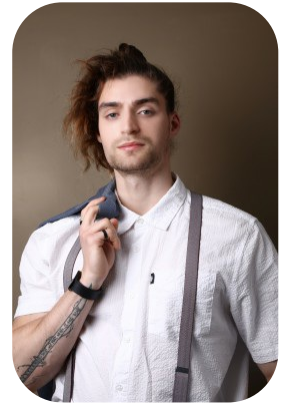

Rooslan Whelan

Age: 25-30	Height: 6ft4inch	Eye Colour: Blue	Accent: Other
Gender:M	Weight: 90kg	Waist: 34	Bust: 44
Location: London	Shoe Size: 12	Hips: 38	
Drives: No	Hair Color: Brunette		

Talents
 COMMERCIAL MODELS, FITNESS MODELS, HIGH FASHION, ATHLETES