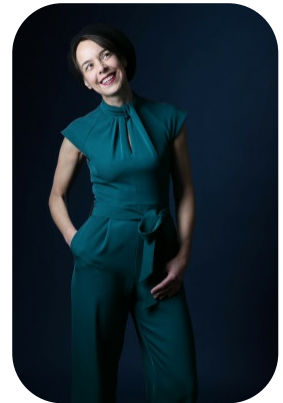

Rosalie K

Videos: 1

Age: 41-50	Height: 5ft8inch	Eye Colour: Hazel	Accent: London
Gender: F	Weight: 58kg	Waist: 29ch	Bust: 34ch
Location: London	Shoe Size: 6.5	Hips: 35ch	
Drives: Yes	Hair Color: Brunette		

Talents
MATURE MODELS

Additional Talents:
SWIM BIKE HIKE
PIANO

FOR ANY INQUIRIES PLEASE CONTACT US

0207 834 66 60 - Office

www.fusionmng.com

cast@fusionmng.com

FM FUSION
MANAGEMENT
TALENT & MODEL MANAGEMENT AGENCY