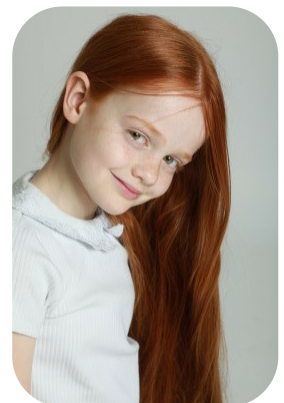

Rose B

Age: 6-10	Height: 4ft2inch	Eye Colour: Hazel	Accent: London
Gender:F	Weight: 25kg	Waist: 56CM	
Location: Britain North	Shoe Size: 2	Bust: 62.5CM	
Drives: No	Hair Color: Red	Hips: 60.5CM	

Talents
CHILD MODELLING, EXTRAS