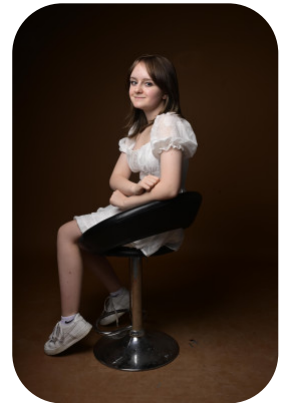

Rosemary Simmerling

Age: 11-15	Height: 5ft0inch	Eye Colour: Blue	Accent: London
Gender:F	Weight: 44kg	Waist: 62cm	
Location: London	Shoe Size: 3	Bust: 82cm	
Drives: No	Hair Color: Brunette	Hips: 81cm	

Talents

CHILD MODELLING, TEEN MODELS

Additional Talents:

BIKE - RUNNING

ATHLETICS: CROSS-COUNTRY - TRIPLE-JUMPING

FOR ANY INQUIRIES PLEASE CONTACT US

0207 834 66 60 - Office

www.fusionmng.com

cast@fusionmng.com