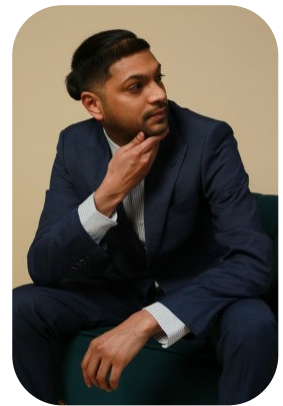

Roshan Joghee

Age: 31-40	Height: 5ft9inch	Eye Colour: Black	Accent: London
Gender: M	Weight: 67kg	Waist: 32"	Bust: 37"
Location: London	Shoe Size: 7	Hair Color: Black	
Drives: Yes			

Talents
COMMERCIAL MODELS, EXTRAS, ATHLETES, MUSICIANS