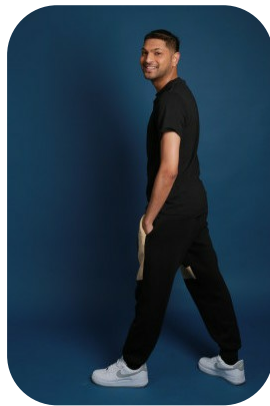

Roshan Joghee

Age: 31-40	Height: 5ft9inch	Eye Colour: Black	Accent: London
Gender: M	Weight: 67kg	Waist: 32"	Bust: 37"
Location: London	Shoe Size: 7	Hair Color: Black	
Drives: Yes			

Talents
COMMERCIAL MODELS, EXTRAS, ATHLETES, MUSICIANS