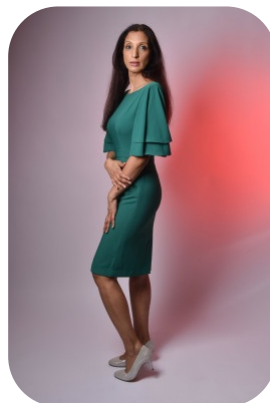

Roshni M

Age: 41-50	Height: 5ft7inch	Eye Colour: Black	Accent: London
Gender:F	Weight: 58kg	Waist: 27	Bust: 35
Location: London	Shoe Size: 6	Hips: 36	
Drives: Yes	Hair Color: Black		

Talents
COMMERCIAL MODELS, MATURE MODELS