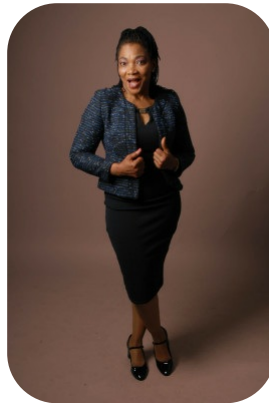

# Rosie Aboyade-Cole

Age: 51-60	Height: 5ft4inch	Eye Colour: Brown	Accent: African
Gender:F	Weight: 72kg	Waist: 30	
Location: London	Shoe Size: 7	Bust: 36	
Drives: Yes	Hair Color: Black	Hips: 44	

Talents  
MATURE MODELS