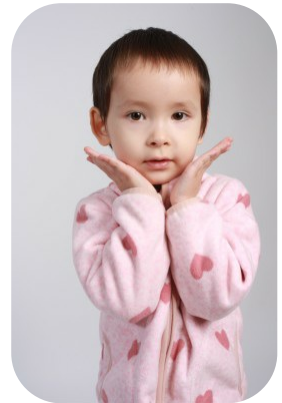

Rosie Bardon

Age: 0-5	Height: 3ft5inch	Eye Colour: Brown	Accent: London
Gender:F	Weight: 14kg	Waist: N/A	Bust: N/A
Location: London	Shoe Size: 8.5	Hips: N/A	
Drives: No	Hair Color: Brunette		

Talents
CHILD MODELLING, EXTRAS