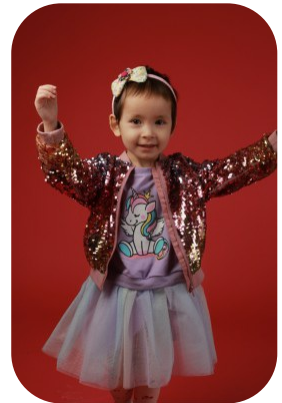

Rosie Bardon

Age: 0-5	Height: 3ft5inch	Eye Colour: Brown	Accent: London
Gender:F	Weight: 14kg	Waist: N/A	Bust: N/A
Location: London	Shoe Size: 8.5	Hips: N/A	
Drives: No	Hair Color: Brunette		

Talents
CHILD MODELLING, EXTRAS