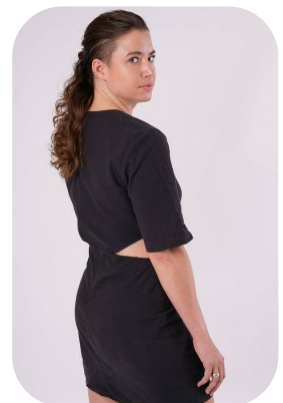

Rosie Goulding

Age: 31-40	Height: 5ft7inch	Eye Colour: Green	Accent: London
Gender:F	Weight: 68kg	Waist: 28	Bust: 35
Location: London	Shoe Size: 6	Hips: 39	
Drives: Yes	Hair Color: Brunette		

Talents
COMMERCIAL MODELS, EXTRAS