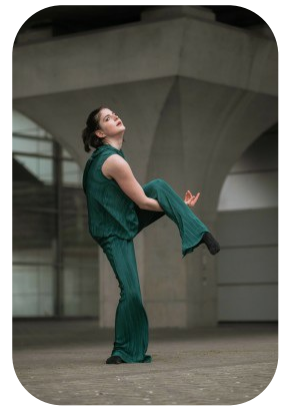

# Rosie Noble-Booth

Credits: 1 Videos: 1

Age: 16-20	Height: 5ft5inch	Eye Colour: Hazel	Accent: Australian
Gender:F	Weight: 57kg	Waist: 28cm	
Location: London	Shoe Size: 6.5	Bust: 36cm	
Drives: No	Hair Color: Brunette	Hips: 34cm	

## Talents

COMMERCIAL MODELS, COMMERCIAL DANCERS, THEATRE, EXTRAS

Additional Talents:

SWIM BIKE GYM FITNESS

BALLET CONTEMPORARY JAZZ MUSICAL THEATRE

[Rosie Noble-Booth Profile](#)

All Rights Reserved by [Fusion Management](#) © 2018