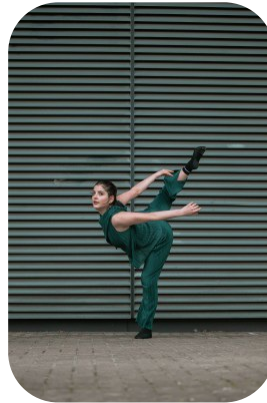

Additional Talents:

SWIM BIKE GYM FITNESS

BALLET CONTEMPORARY JAZZ MUSICAL THEATRE

[Rosie Noble-Booth Profile](#)

All Rights Reserved by [Fusion Management](#) © 2018