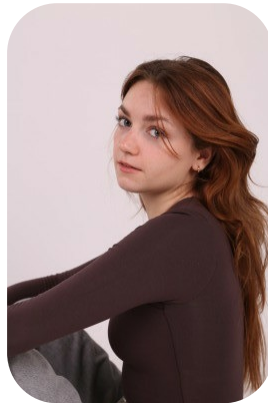

Rosie Potter

Age: 21-24	Height: 5ft1inch	Eye Colour: Blue	Accent: London
Gender:F	Weight: 50kg	Waist: 26	Bust: 32C
Location: London	Shoe Size: 5	Hips: 33	
Drives: No	Hair Color: Brunette		

Talents
COMMERCIAL MODELS, EXTRAS, ATHLETES