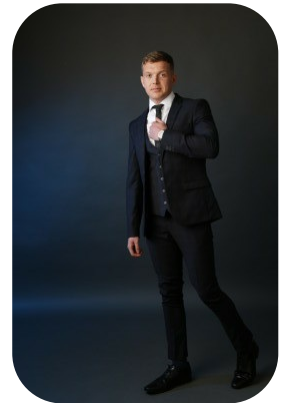

Additional Talents:
SWIM BIKE GYM FITNESS
BOX