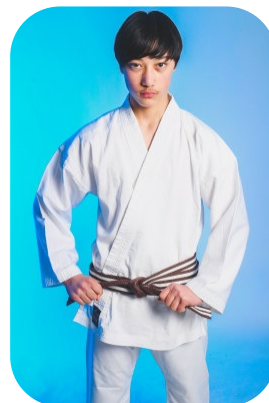

Ross Healey

Trainings: 1

Age: 11-15	Height: 5ft7inch	Eye Colour: Gray	Accent: Northern
Gender: M	Weight: 50kg	Waist: 35	
Location: Britain North	Shoe Size: 9	Bust: 32	
Drives: No	Hair Color: Black	Hips: 28	

Talents
TEEN MODELS, EXTRAS

Additional Talents:

SWIM BIKE KARATE BLACK BELT MARTIAL ART BADMINTON

Trainings:

Drama school and Martials arts (karate)

Stockport ,Manchester

FOR ANY INQUIRIES PLEASE CONTACT US