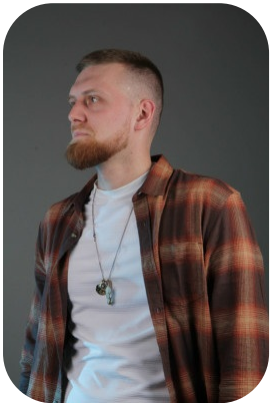

# Ross Kelbie

Age: 25-30

Height:

Eye Colour:

Accent:

Gender:M

6ft4inch

Blue

Scottish

Location:

Weight:

Waist: 38

London

84kg

Bust: 44

Drives: Yes

Shoe Size:

Hips: 42

12

Hair Color:

Brunette

Talents

COMMERCIAL MODELS, EXTRAS

Additional Talents: