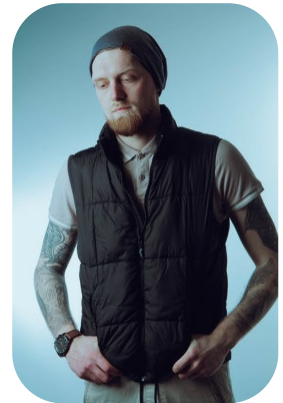

# Ross Kelbie

Age: 25-30

Height:

Eye Colour:

Accent:

Gender:M

6ft4inch

Blue

Scottish

Location:

Weight:

Waist: 38

London

84kg

Bust: 44

Drives: Yes

Shoe Size:

Hips: 42

12

Hair Color:

Brunette

Talents

COMMERCIAL MODELS, EXTRAS

Additional Talents: