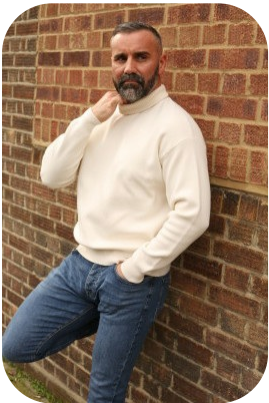

Ross Swain

Age: 41-50	Height: 5ft10inch	Eye Colour: Brown	Accent: London
Gender: M	Weight: 85kg	Waist: 32	
Location: London	Shoe Size: 10		
Drives: Yes	Hair Color: Brunette		

Talents
COMMERCIAL MODELS, EXTRAS