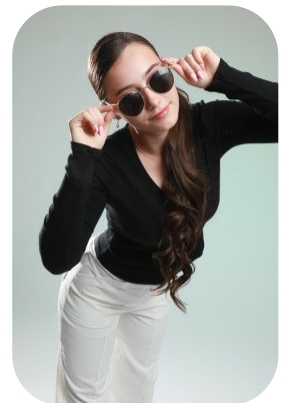

Roxy Mackinde

Age: 16-20	Height: 5ft5inch	Eye Colour: Blue	Accent: London
Gender:F	Weight: 56kg	Waist: 30	Bust: 34D
Location: London	Shoe Size: 5	Hips: 28	
Drives: No	Hair Color: Brunette		

Talents
COMMERCIAL MODELS, EXTRAS