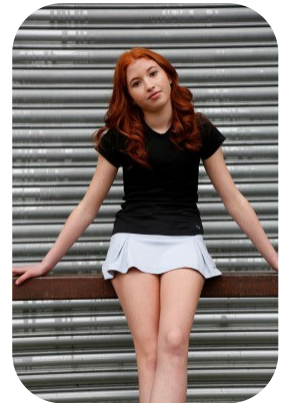

Additional Talents:
BIKE - SWIM - ROLLERSKATE - HORSERIDE
SKI - EXPERIENCED - 8 + YEARS