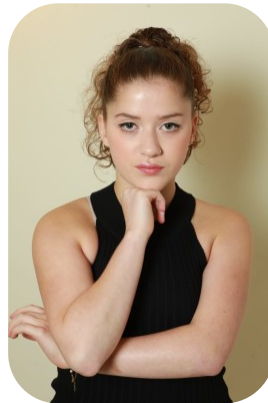

Additional Talents:
SWIM BIKE HORSE RIDE TRAMPOLINE