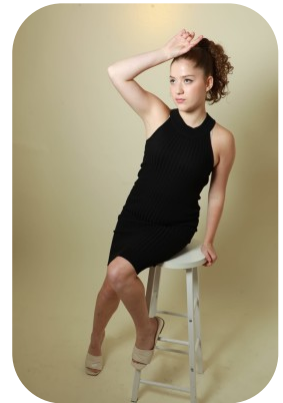

Additional Talents:
SWIM BIKE HORSE RIDE TRAMPOLINE