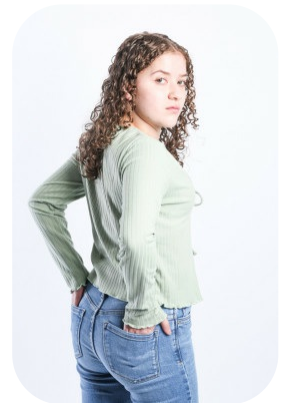

Additional Talents:
SWIM BIKE HORSE RIDE TRAMPOLINE