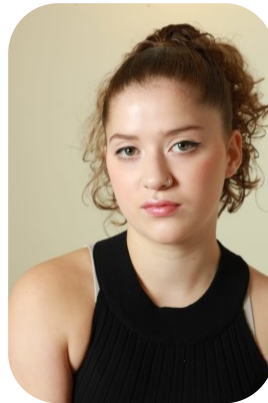

Additional Talents:
SWIM BIKE HORSE RIDE TRAMPOLINE