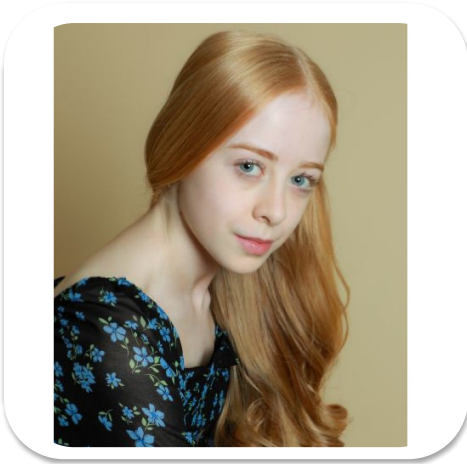

Ruby Lockwood

Age: 11-15	Height: 5ft0inch	Eye Colour: Blue	Accent: Northern
Gender: F	Weight: 38kg	Waist: 22	Bust: 28
Location: Britain North	Shoe Size: 4	Hips: 26	
Drives: No	Hair Color: Blonde		

Talents
CHILD MODELLING, EXTRAS