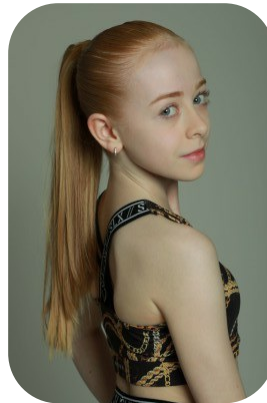

Ruby Lockwood

Age: 11-15	Height: 5ft0inch	Eye Colour: Blue	Accent: Northern
Gender: F	Weight: 38kg	Waist: 22	Bust: 28
Location: Britain North	Shoe Size: 4	Hips: 26	
Drives: No	Hair Color: Blonde		

Talents
CHILD MODELLING, EXTRAS