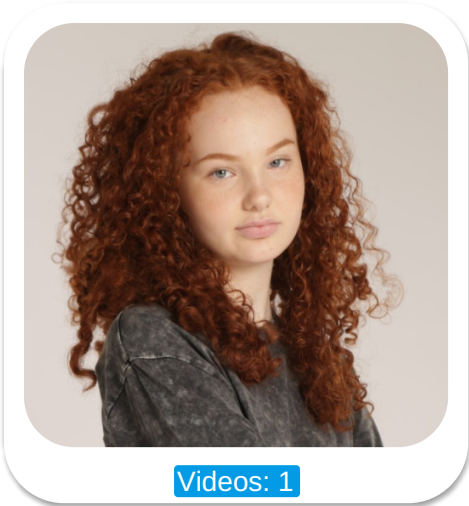

Ruby Williams

Videos: 1

Age: 11-15	Height: 5ft6inch	Eye Colour: Blue	Accent: London
Gender:F	Weight: 52kg	Waist: 26"	Bust: 30"
Location: London	Shoe Size: 6.5	Hips: 34"	
Drives: No	Hair Color: Red		

Talents
COMMERCIAL MODELS, TEEN MODELS, YOUNG PERFORMERS