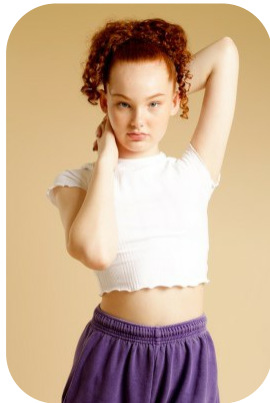

Ruby Williams

Videos: 1

Age: 11-15	Height: 5ft6inch	Eye Colour: Blue	Accent: London
Gender:F	Weight: 52kg	Waist: 26"	Bust: 30"
Location: London	Shoe Size: 6.5	Hips: 34"	
Drives: No	Hair Color: Red		

Talents
COMMERCIAL MODELS, TEEN MODELS, YOUNG PERFORMERS