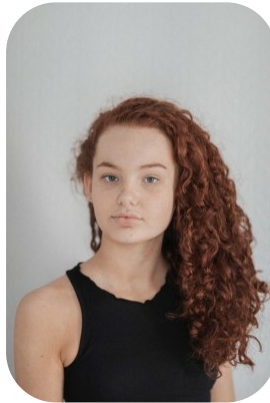

Ruby Williams

Videos: 1

Age: 11-15	Height: 5ft6inch	Eye Colour: Blue	Accent: London
Gender:F	Weight: 52kg	Waist: 26"	Bust: 30"
Location: London	Shoe Size: 6.5	Hips: 34"	
Drives: No	Hair Color: Red		

Talents
COMMERCIAL MODELS, TEEN MODELS, YOUNG PERFORMERS