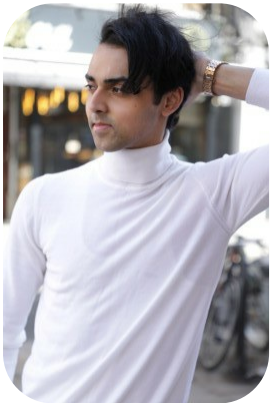

Ruhul Amin

Age: 31-40	Height: 5ft11inch	Eye Colour: Brown	Accent: London
Gender:M	Weight: 63kg	Waist: 30	Bust: 36
Location: London	Shoe Size: 9	Hips: 32	
Drives: No	Hair Color: Black		

Talents
COMMERCIAL MODELS, EXTRAS