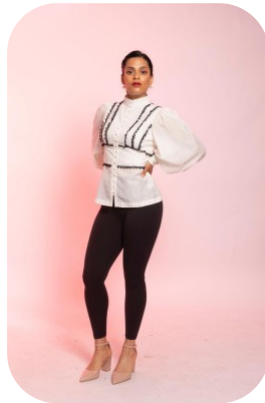

Additional Talents:
SWIM BIKE
GYM FITNESS