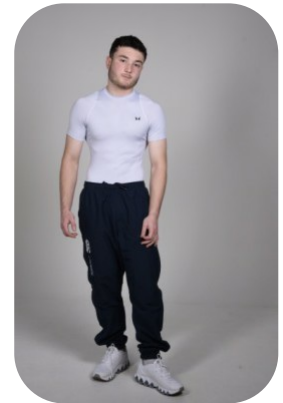

Additional Talents:
SWIM BIKE GYM FITNESS ATHLETICS
RUGBY FOOTBALL GOLF