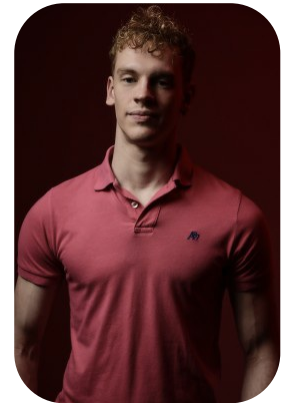

Ryan McDonough

Age: 16-20	Height: 6ft1inch	Eye Colour: Blue	Accent: London
Gender: M	Weight: 78kg	Waist: 81cm	
Location: London	Shoe Size: 10.5	Bust: 100cm	
Drives: Yes	Hair Color: Blonde	Hips: 98cm	

Talents
COMMERCIAL MODELS, EXTRAS