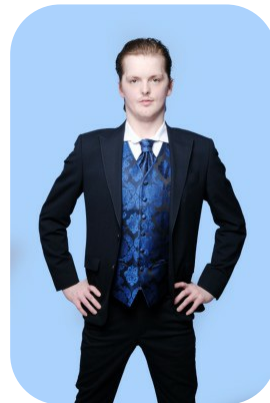

Additional Talents:
TENNIS BIKE