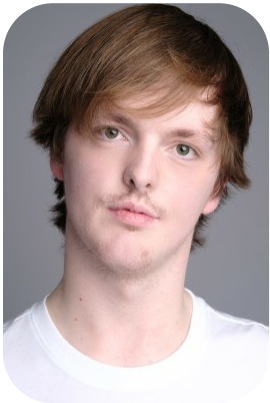

Additional Talents:
TENNIS BIKE