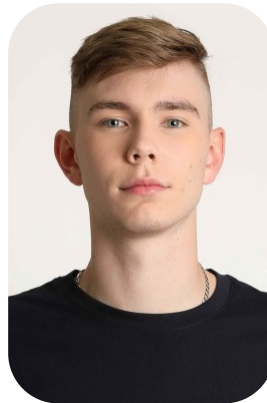

Ryan Paige

Age: 16-20	Height: 6ft7inch	Eye Colour: Blue	Accent: London
Gender: M	Weight: 72kg	Waist: 34	Bust: 34
Location: London	Shoe Size: 13	Hips: 35	
Drives: No	Hair Color: Blonde		

Talents

COMMERCIAL MODELS, EXTRAS, MUSICIANS