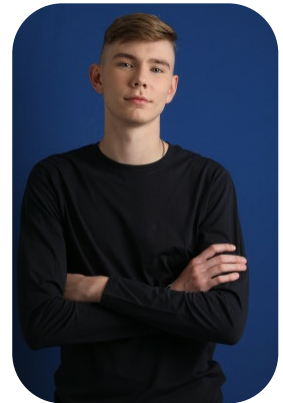

Ryan Paige

Age: 16-20	Height: 6ft7inch	Eye Colour: Blue	Accent: London
Gender: M	Weight: 72kg	Waist: 34	Bust: 34
Location: London	Shoe Size: 13	Hips: 35	
Drives: No	Hair Color: Blonde		

Talents

COMMERCIAL MODELS, EXTRAS, MUSICIANS

Additional Talents:

GUITAR (5+ Years, Acoustic & Electric) - BIKE - SWIM - SKATEBOARD

FOR ANY INQUIRIES PLEASE CONTACT US

0207 834 66 60 - Office

www.fusionmng.com

cast@fusionmng.com