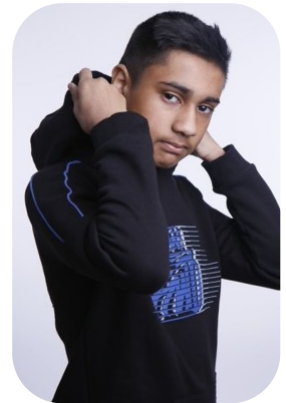

Ryan Singh

Age: 11-15	Height: 5ft6inch	Eye Colour: Brown	Accent: London
Gender:M	Weight: 34kg	Waist: 28	Bust: 32
Location: London	Shoe Size: 7.5	Hips: 28	
Drives: No	Hair Color: Black		

Talents
TEEN MODELS, EXTRAS