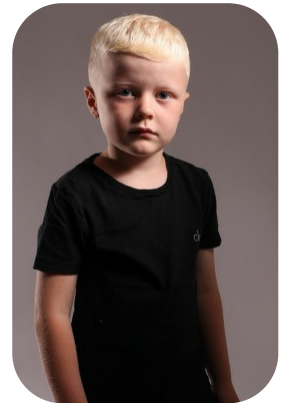

# Ryder Greenhow

Age: 6-10	Height: 4ft0inch	Eye Colour: Blue	Accent: London
Gender:M	Weight: 24kg	Waist: 22	Bust: 24
Location: London	Shoe Size: 12.5	Hips: 23	
Drives: Yes	Hair Color: Blonde		

Talents  
CHILD MODELLING