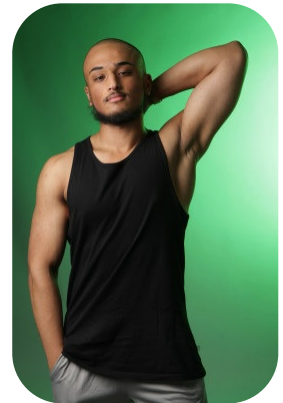

Sabir Yusuf

Age: 21-24	Height: 5ft5inch	Eye Colour: Brown	Accent: London
Gender: M	Weight: 67kg	Waist: 36	Bust: 38
Location: London	Shoe Size: 8.5	Hips: 36	
Drives: No	Hair Color: Black		

Talents
COMMERCIAL MODELS