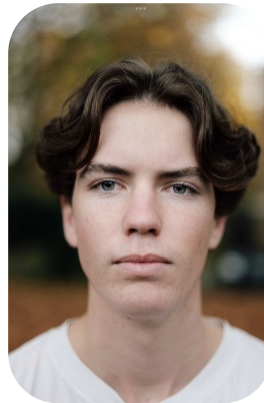

Sacha Redding-Hoet

Age: 16-20	Height: 6ft1inch	Eye Colour: Blue	Accent: London
Gender:M	Weight: 72kg	Waist: 42	Bust: 50
Location: London	Shoe Size: 8.UK	Hips: 50	
Drives: Yes	Hair Color: Brunette		

Talents
COMMERCIAL MODELS, EXTRAS, SPECIALITY