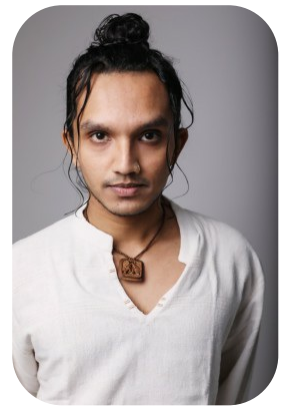

Sachi Gamage

Age: 25-30	Height: 5ft5inch	Eye Colour: Brown	Accent: London
Gender:M	Weight: 52kg	Waist: 29	Bust: 32
Location: London	Shoe Size: 7	Hips: 31	
Drives: No	Hair Color: Black		

Talents
 COMMERCIAL MODELS, NEW FACES, EXTRAS,
 MUSICIANS